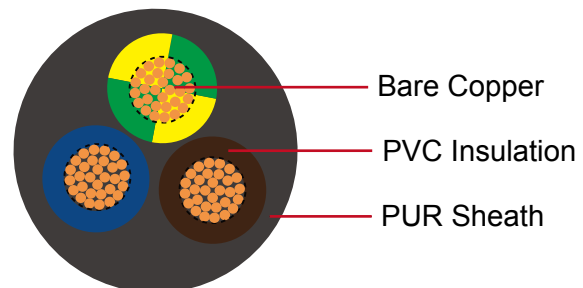

PVC/PUR spiral cable

Application:

These PVC/PUR spiral cables are used as till feeder cable and they are ideally suited for use of high quality kitchen and housekeeping utensils, lighting, electrical tools, building industry, handling equipment, entertainment equipment etc. These cables have a high reset power, an excellent appearance and especially a long service life.

Construction:

Conductor: stranded bare copper conductors according to VDE 0295 class 5

Cores twisted

Core Insulation: PVC core insulation

Core Color Code: according to VDE0293 or DIN 47100

sheath: PUR outer sheath

sheath color: black (other colors and types are available on request)

Characteristics:

Temperature Rating: -5°C to +80°C

Voltage Rating:

300V/500V (up to 1 mm²), for type H07BQ-F 450/750 V (up to 1.5 mm²)